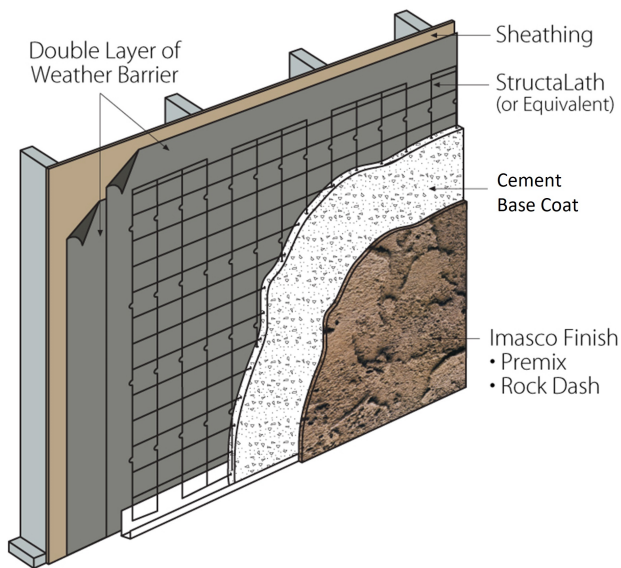

TRADITIONAL

STRONG, PROVEN SYSTEM PERFORMANCE

TRADITIONAL SYSTEMS PROVIDE A NATURAL AESTHETIC AND TIME TESTED DURABILITY

SYSTEM FEATURES

- WIDE VARIETY OF FINISH OPTIONS INCLUDING PREMIX, PREMIX 1000, ARTISAN PREMIX, FLEXCOAT ACRYLIC, PERFECTOR ACRYLIC, EVOLUTION ACRYLIC, SPECIALTY ACRYLIC
- LONG LASTING AND DURABLE
- HARD, IMPACT - RESISTANT BASE
- SUPERIOR WIRE REINFORCING
- GREATWALL CRACK RESISTANT, FIBER CEMENT BASECOAT
- ONE - HOUR FIRE RATING
- SECONDARY WEATHER BARRIER